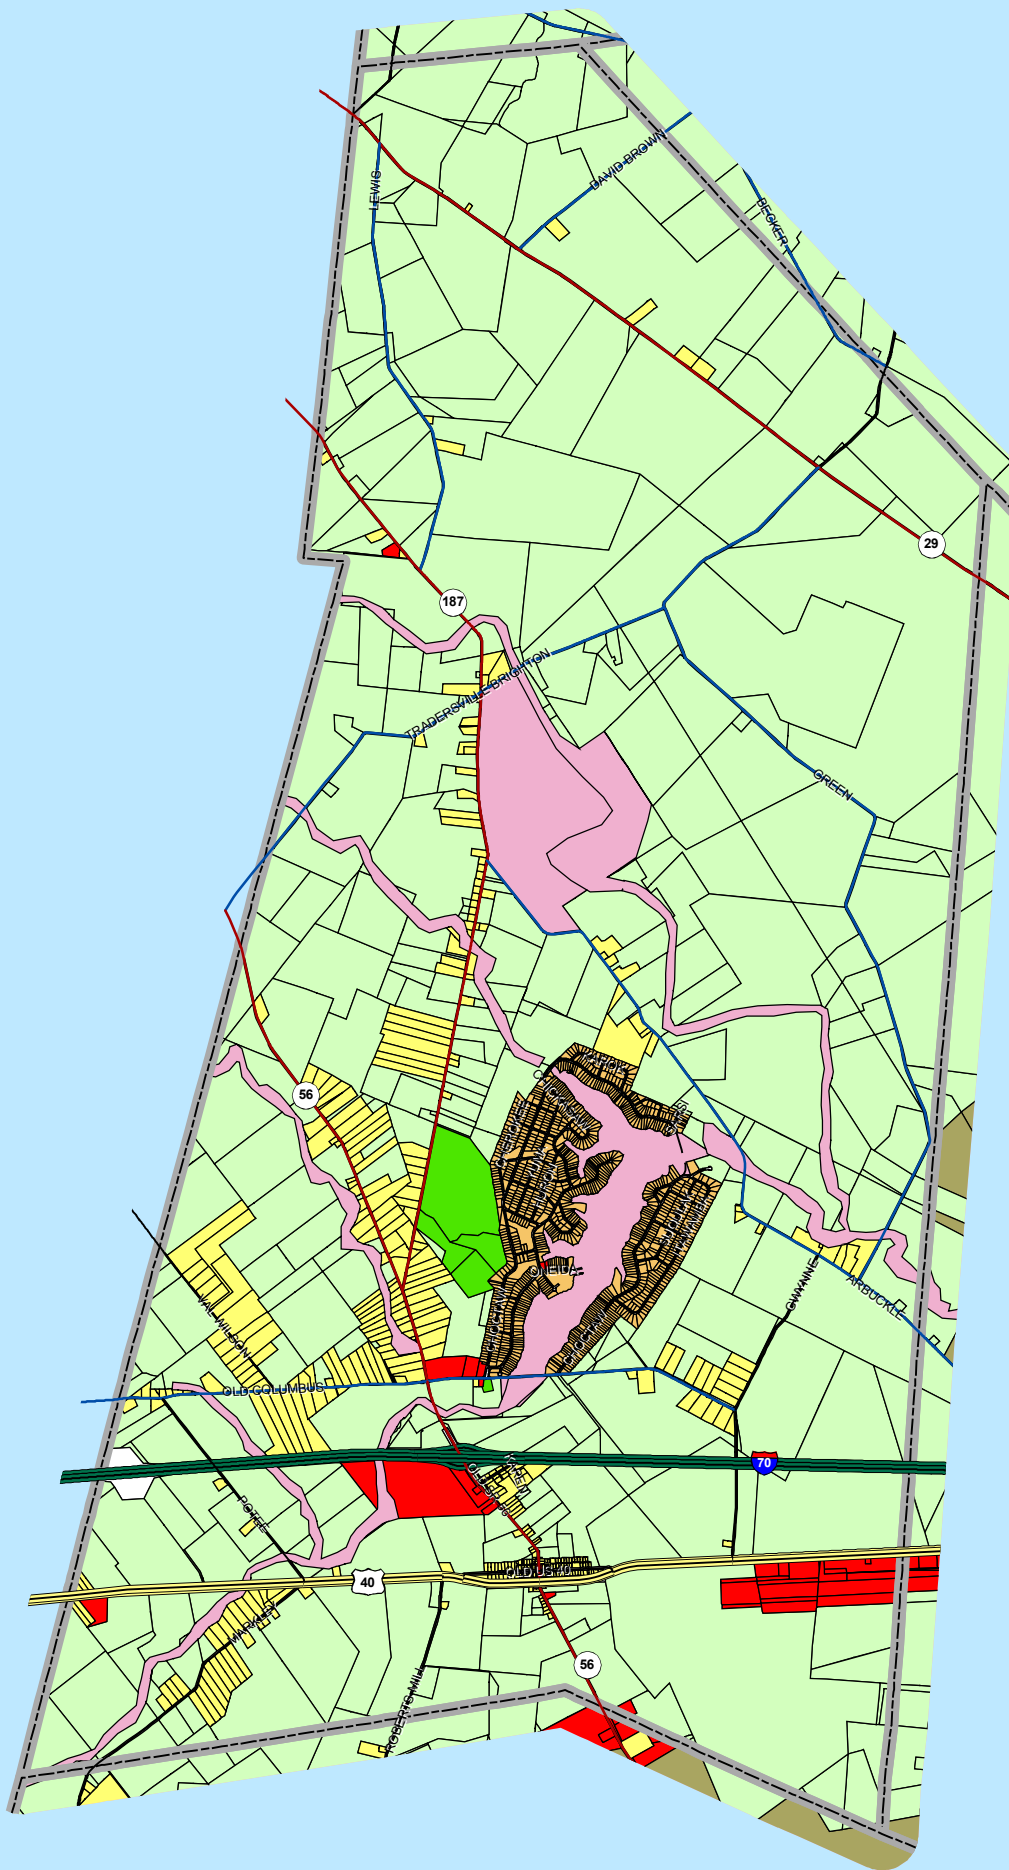

# Madison County, Ohio 2005 Comprehensive Plan

## Sommerford Township Comprehensive Plan

1 inch equals 1.00 miles

### County Locator Map

### State Locator Map