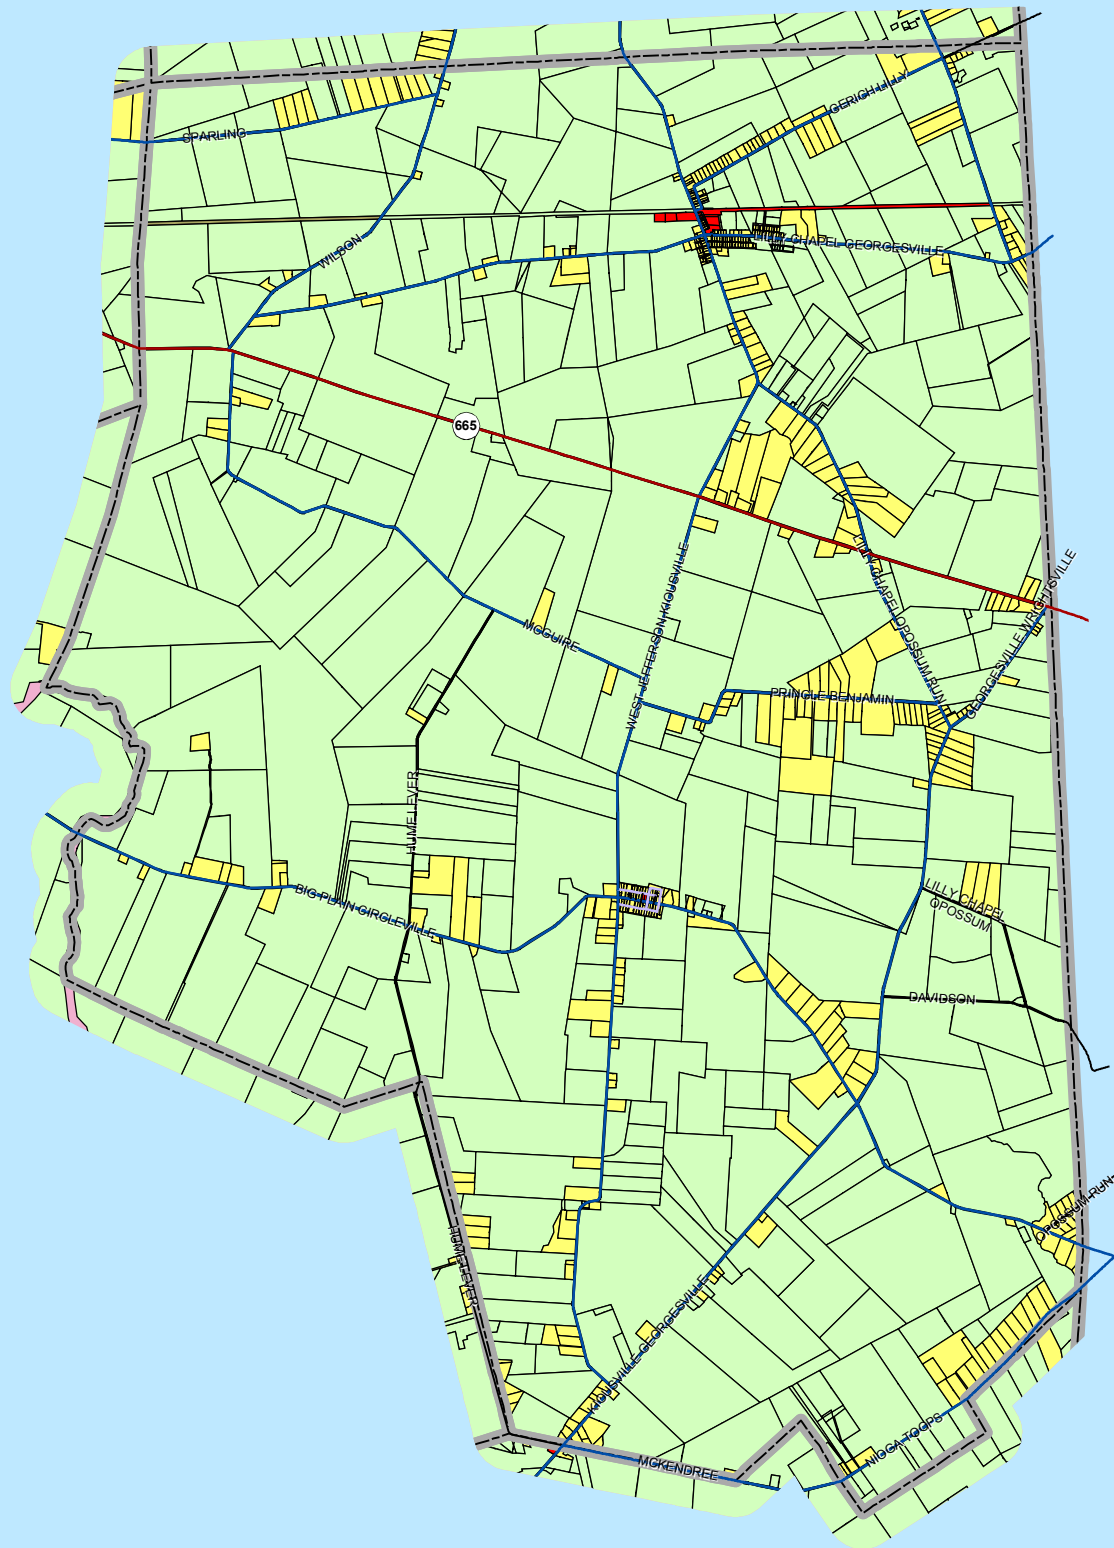

Madison County, Ohio 2005 Comprehensive Plan

Fairfield Township Comprehensive Plan

1 inch equals 1.00 miles

Legend

	A1		PRD
	C2		PUBLIC
	CONSERVATION		R1
	M1		R2
	M2		ROW
	MUNI		
	NBS		
	PID		

County Locator Map

State Locator Map