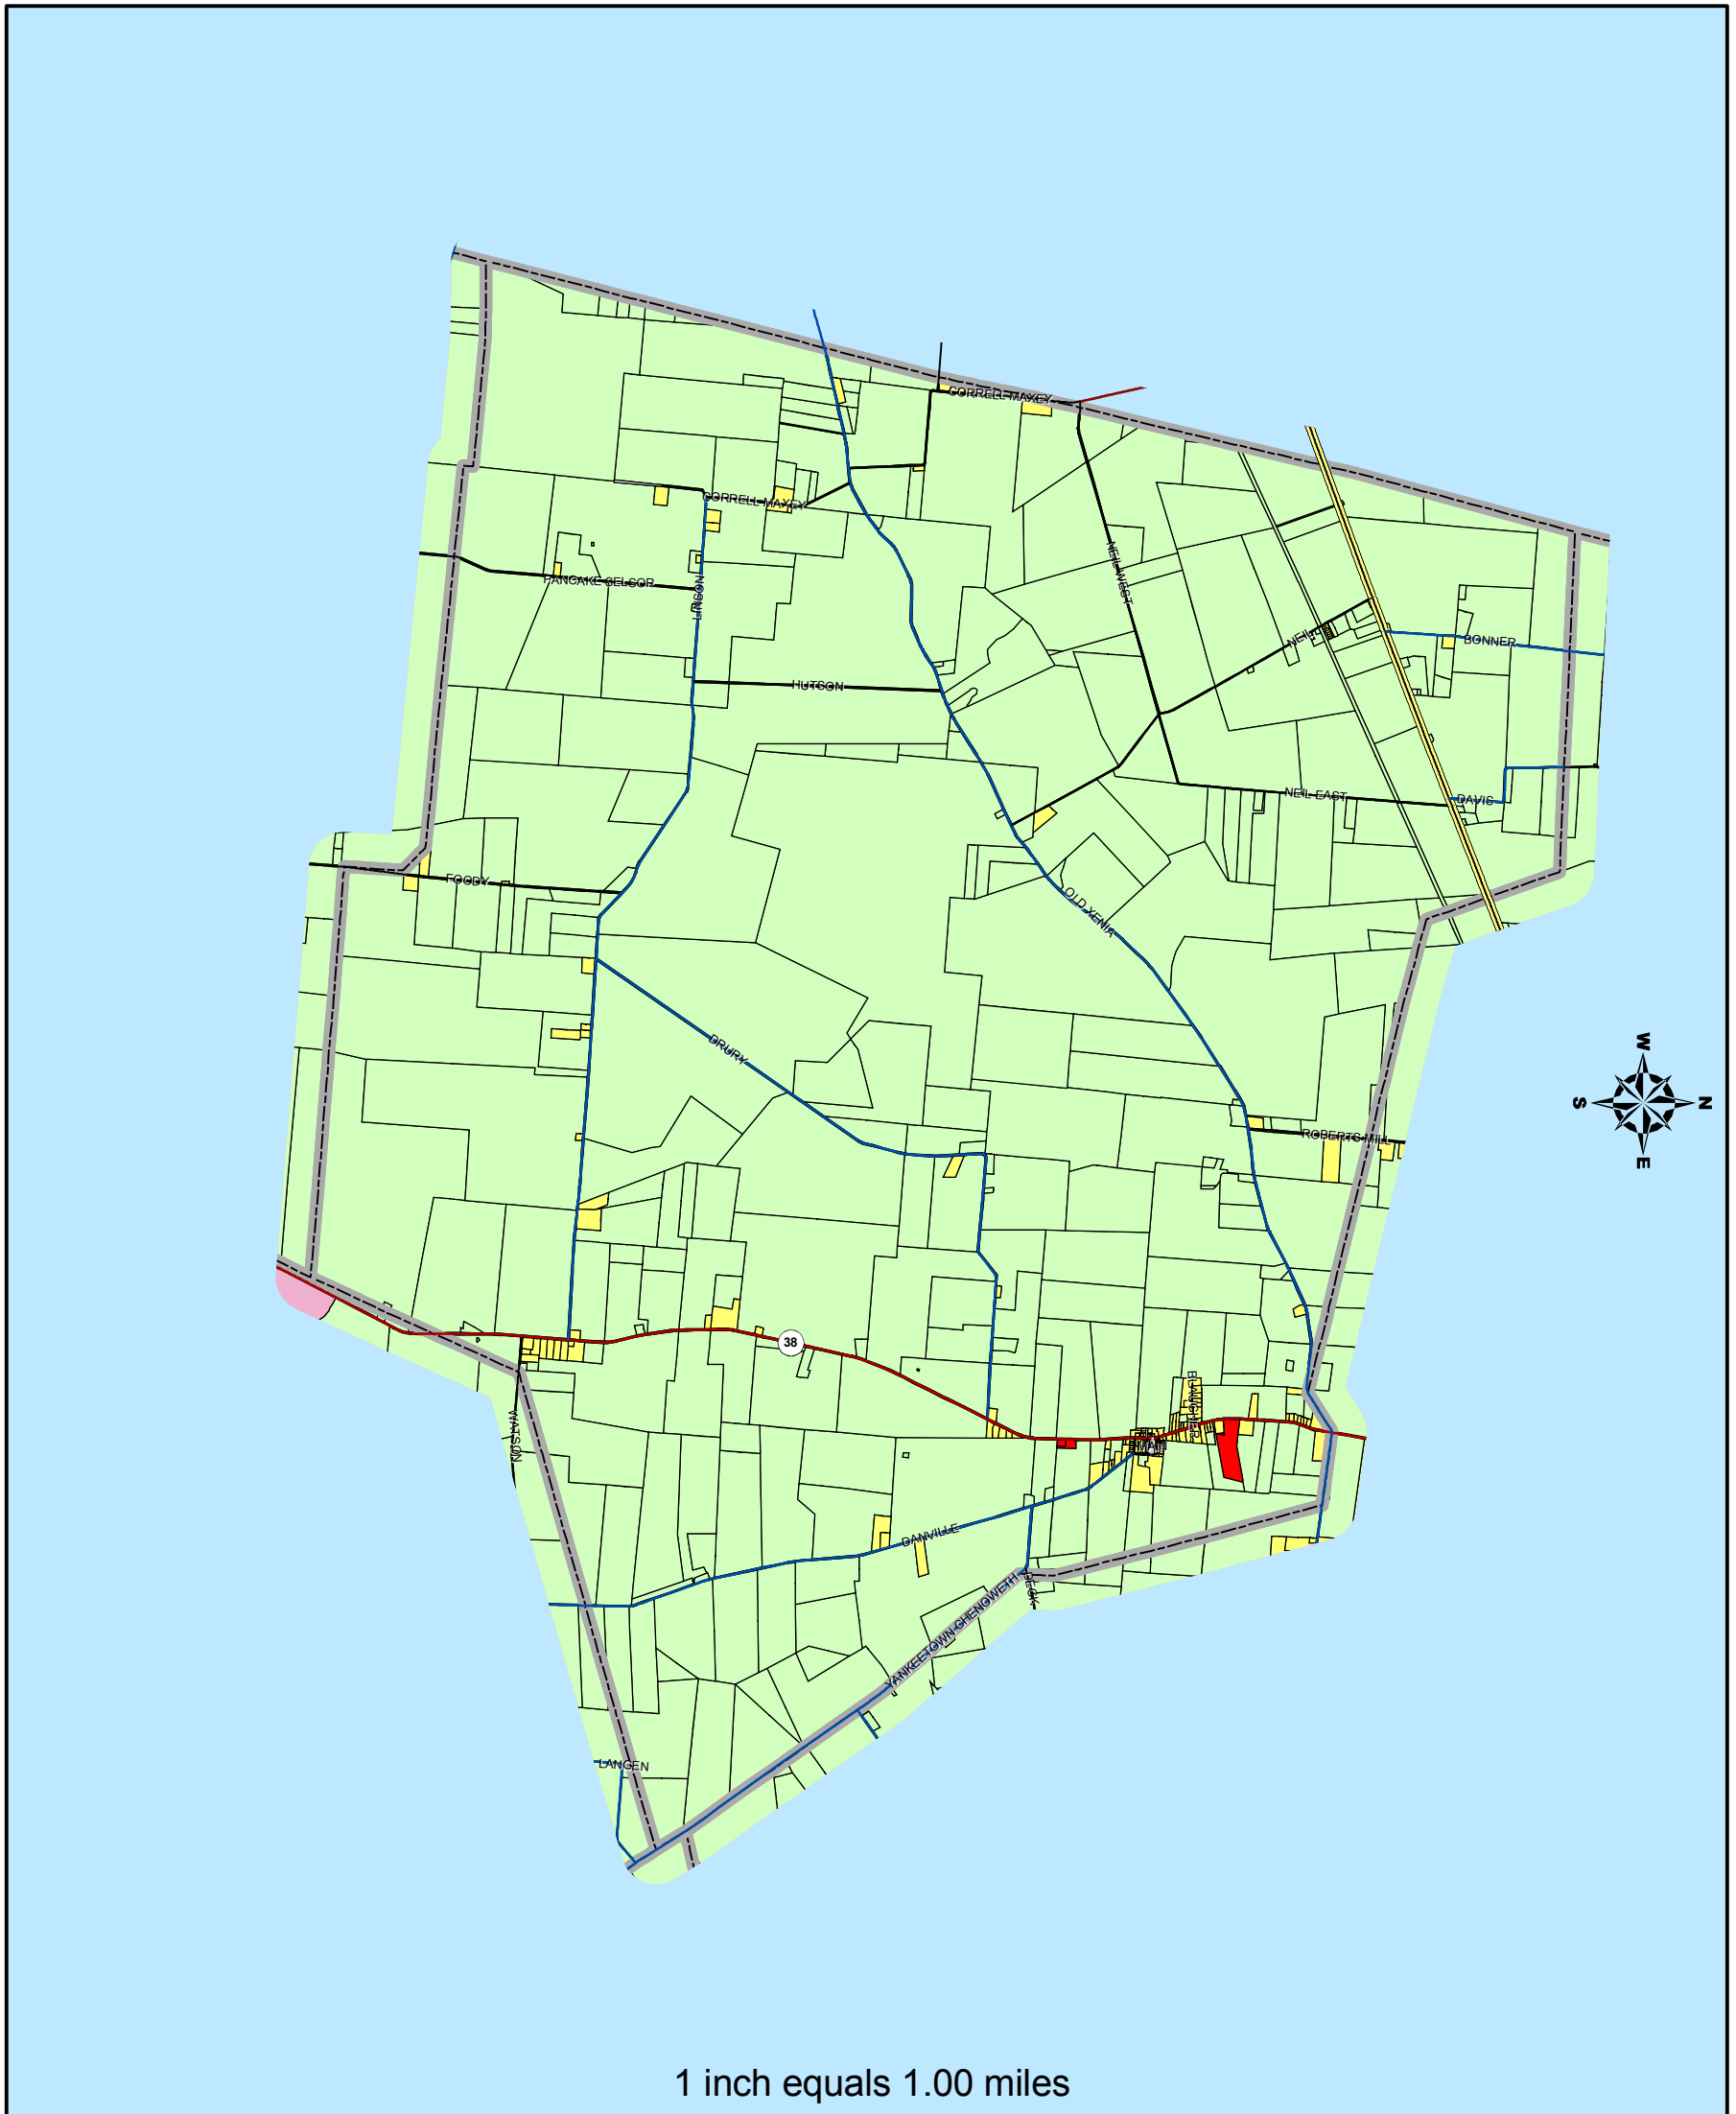

# Madison County, Ohio 2005 Comprehensive Plan

## Paint Township Comprehensive Plan

Legend	
	A1
	C2
	CONSERVATION
	M1
	M2
	MUNI
	NBS
	PID
	PRD
	PUBLIC
	R1
	R2
	ROW