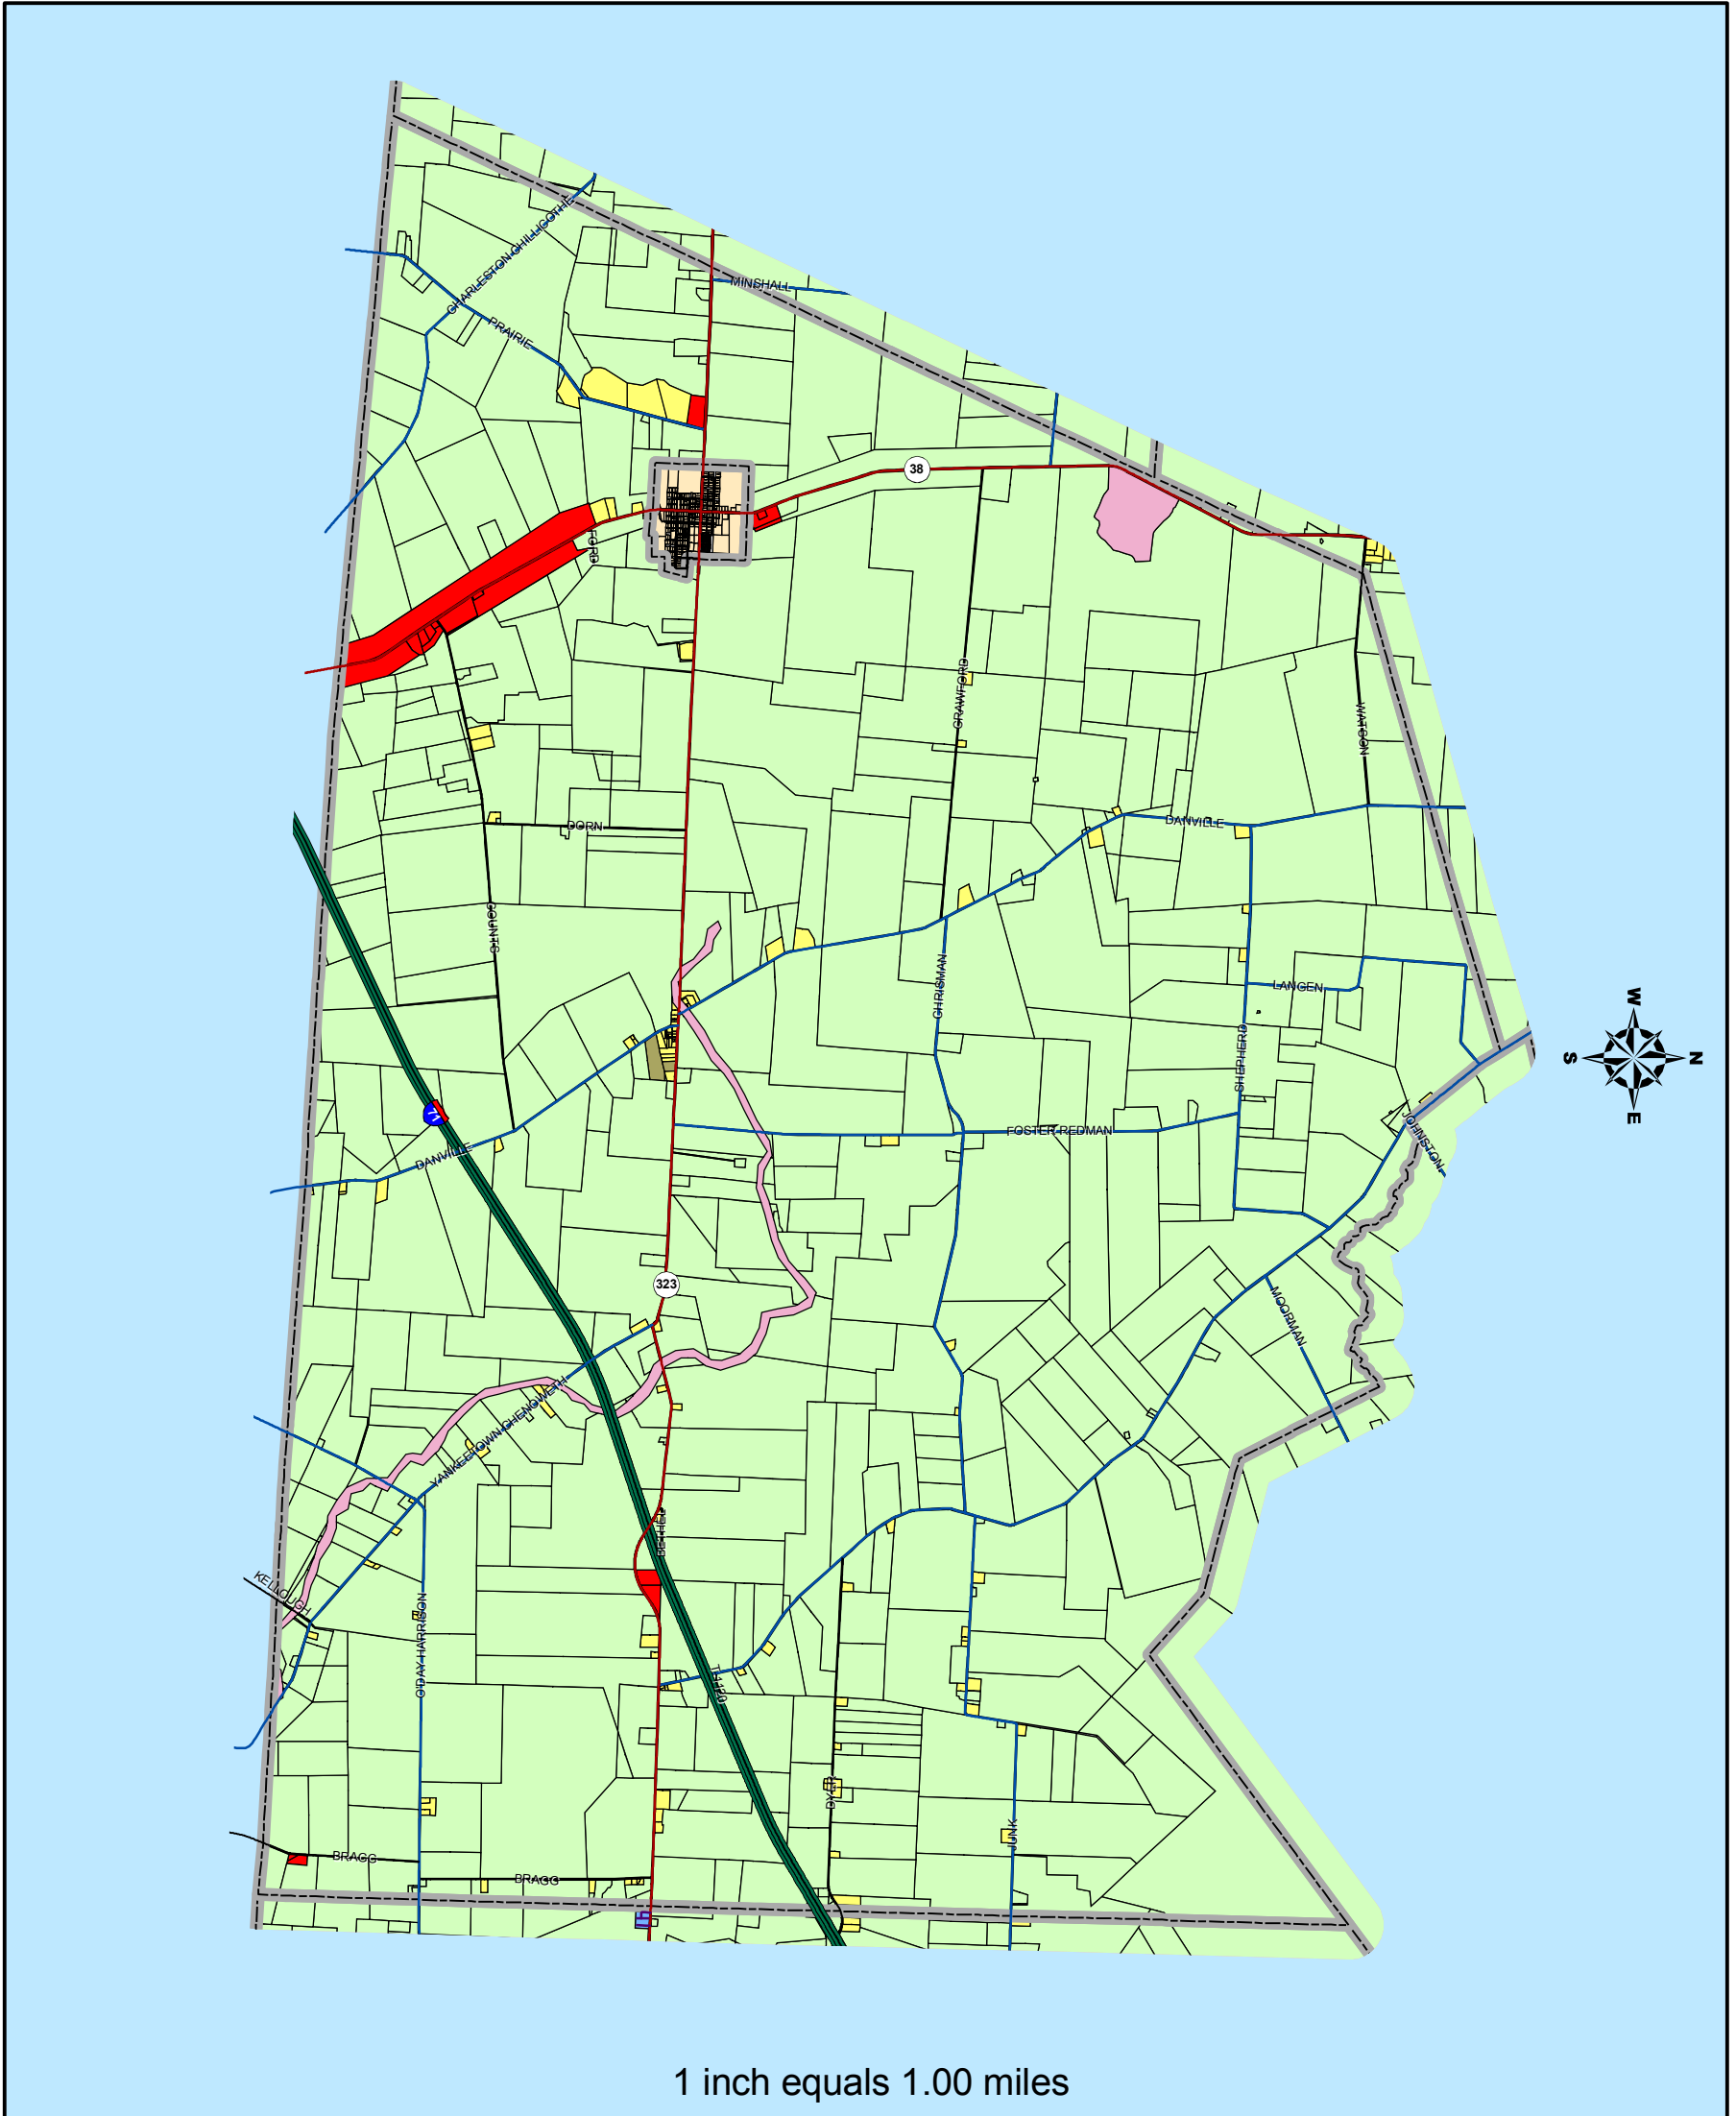

Madison County, Ohio 2005 Comprehensive Plan

Range Township Comprehensive Plan

Legend	
	A1
	C2
	CONSERVATION
	M1
	M2
	MUNI
	NBS
	PID
	PRD
	PUBLIC
	R1
	R2
	ROW