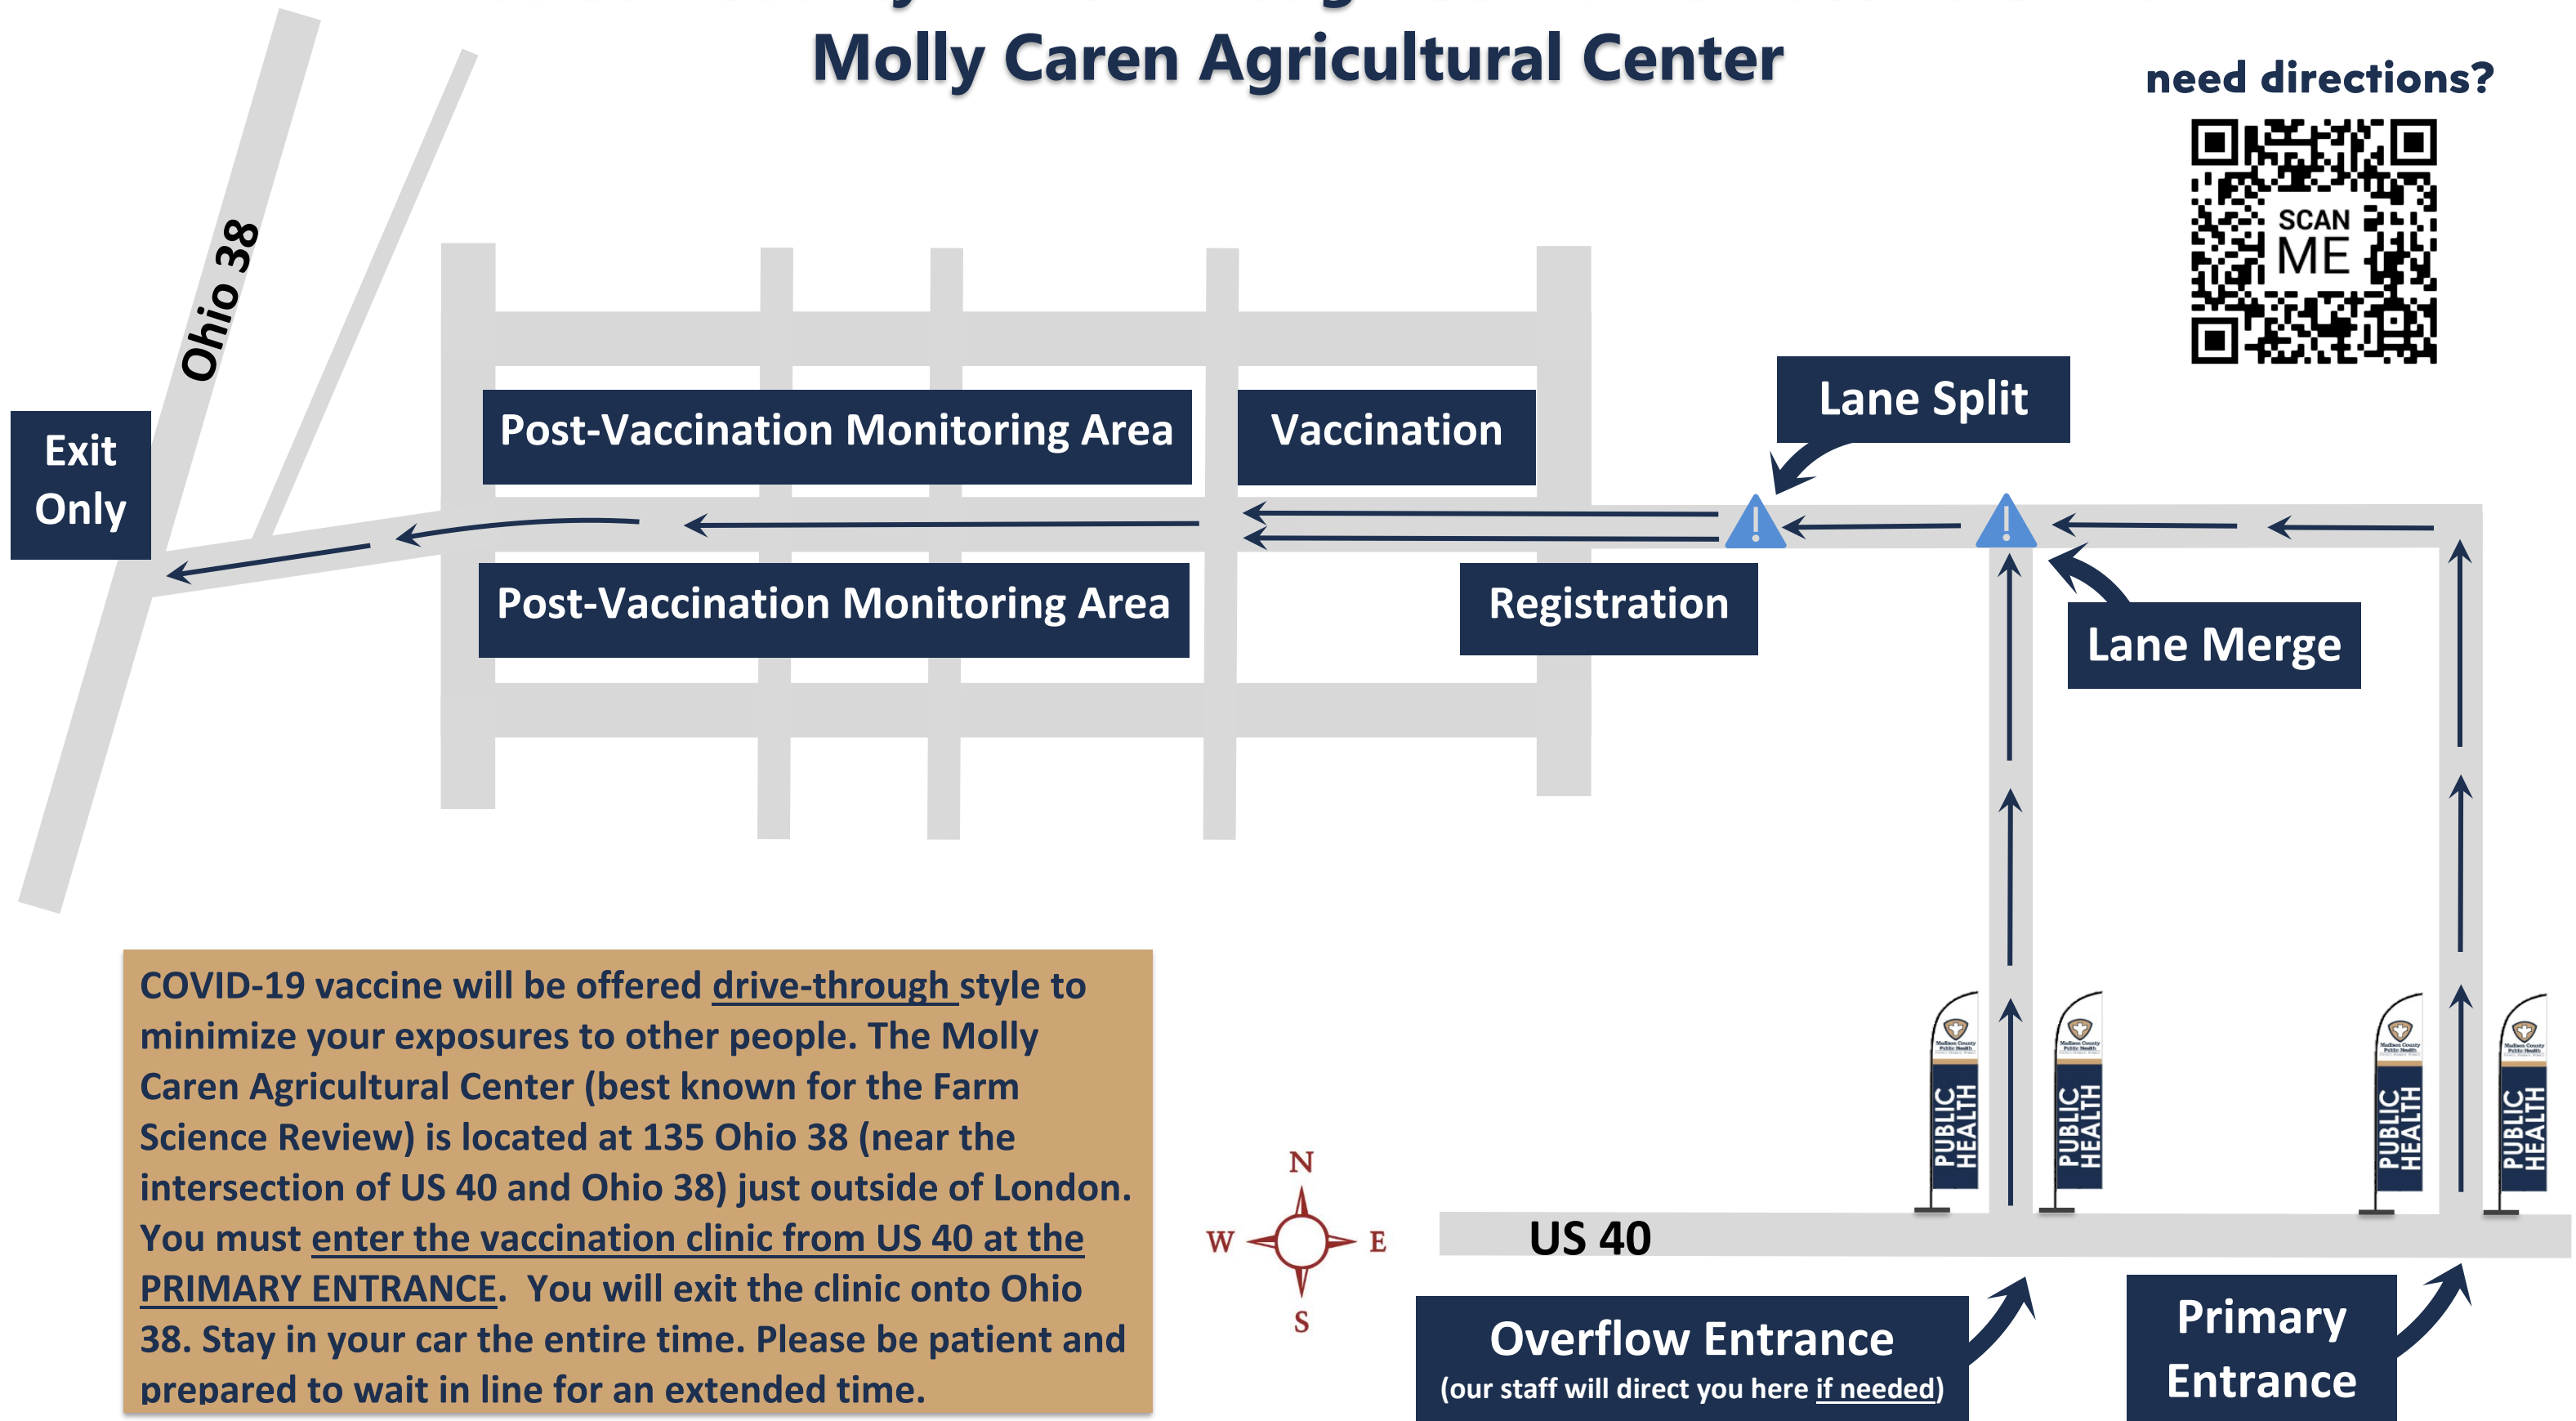

Madison County Drive-Through COVID-19 Vaccine Clinic

Molly Caren Agricultural Center

need directions?

COVID-19 vaccine will be offered drive-through style to minimize your exposures to other people. The Molly Caren Agricultural Center (best known for the Farm Science Review) is located at 135 Ohio 38 (near the intersection of US 40 and Ohio 38) just outside of London. You must enter the vaccination clinic from US 40 at the PRIMARY ENTRANCE. You will exit the clinic onto Ohio 38. Stay in your car the entire time. Please be patient and prepared to wait in line for an extended time.